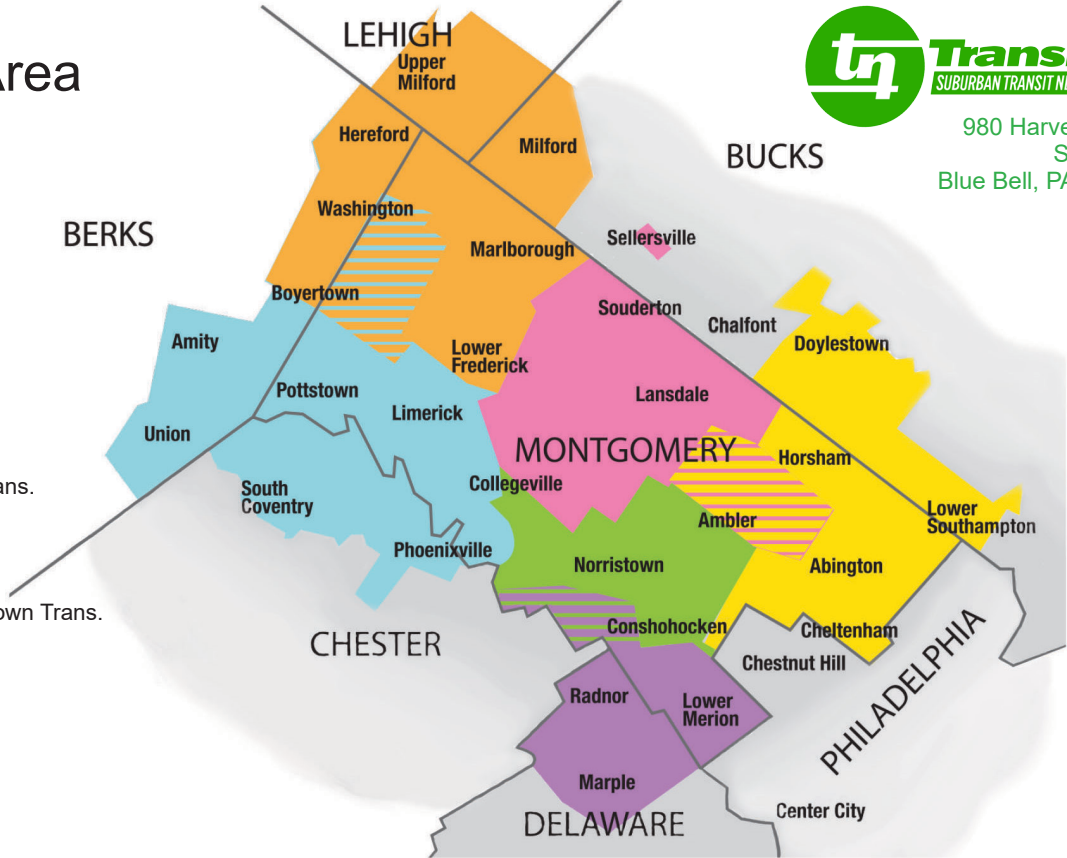

Service Area Map

980 Harvest Drive
Suite 100
Blue Bell, PA 19422

-  Bux-Mont Transportation
-  Mid County Transportation
-  Bux-Mont or Mid County Trans.
-  Main Line Transit
-  Norristown Transportation
-  Main Line Transit or Norristown Trans.
-  Tri County Transit
-  Valley Paratransit
-  Tri County Transit or Valley Paratransit
-  Limited Service

www.suburbantransit.org

(215) 542-7433 (RIDE)