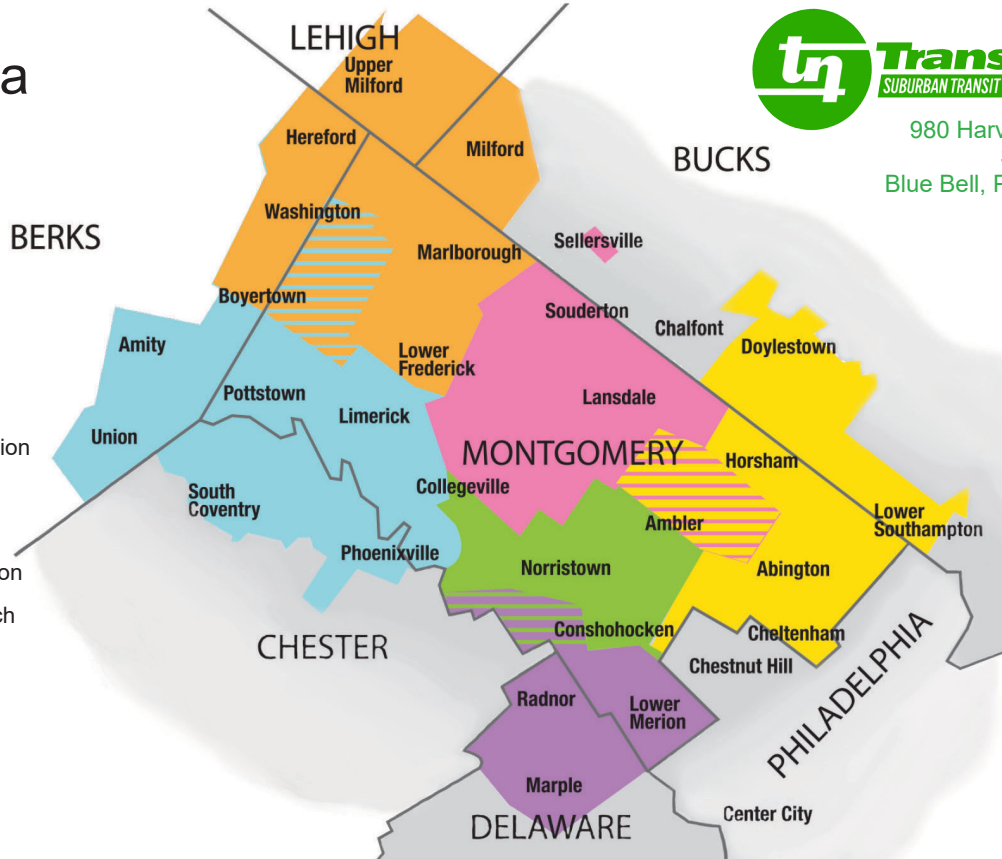

Service Area Map

980 Harvest Drive
Suite 100
Blue Bell, PA 19422

-  Bux-Mont Transportation
-  Easton Coach / Mid County Division
-  Bux-Mont or Easton Coach
-  Main Line Transit
-  Easton Coach / Norristown Division
-  Main Line Transit or Easton Coach
-  Tri County Transit
-  Valley Transit
-  Tri County Transit or Valley Transit
-  Limited Service

www.suburbantransit.org

(215) 542-7433 (RIDE)